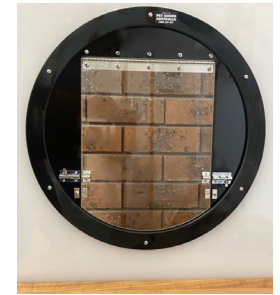

Round Doors

Available sizes: Medium, Medium-Large, Large and Super Large. Custom styles and colours also available.